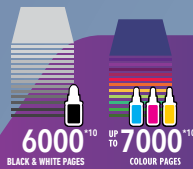

PIXMA G1010

- Print Only
- 100-Sheet Rear Tray
- Borderless Photo Printing (up to A4)

*Economy mode.