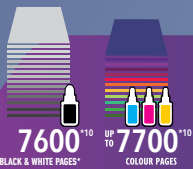

PIXMA G1020

- Print Only
- 100-Sheet Rear Tray
- Borderless Photo Printing (up to A4)
- Replaceable Maintenance Cartridge