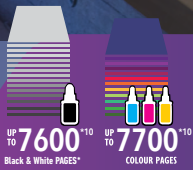

MICRO BUSINESS | STUDENTS

Compact Size and Big on Performance

Most affordable Canon refillable ink tank printers for volume printing and cost savings.

PIXMA G2060

- Print, Copy, Scan
- 100-Sheet Rear Tray
- 5.08cm LCD
- Borderless Photo Printing (up to A4)
- Replaceable Maintenance Cartridge