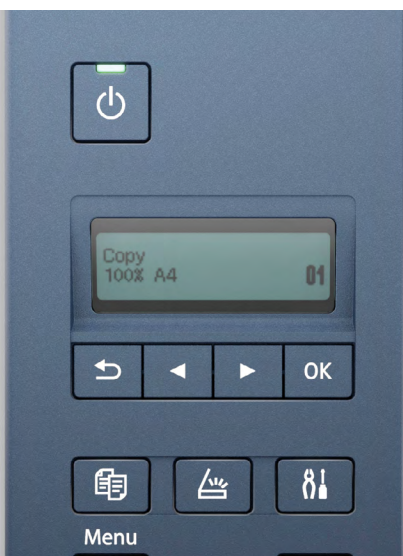

Guided Instructions on 5.08cm LCD Panel

A 5.08cm LCD* display with guided instructions makes device operation and settings easy without the need to refer to the user manuals.

*Applicable to selected models only.